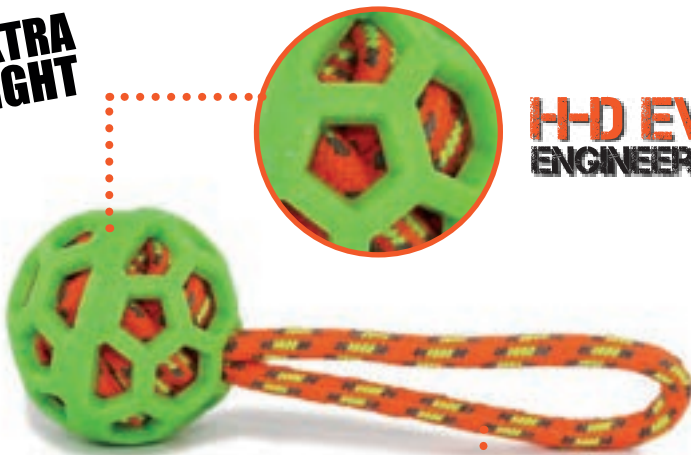

EXTRA LIGHT