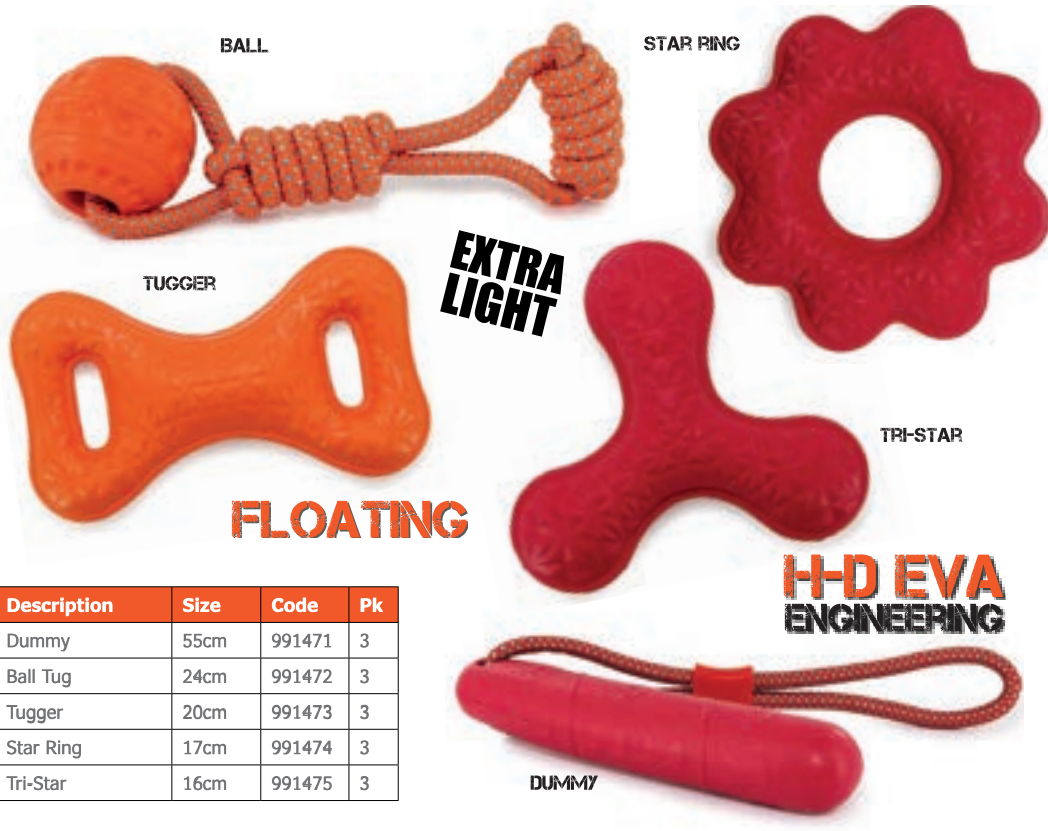

JAWABLES

HIGH-DENSITY POLYMER FOR SUPERIOR STRENGTH

Description	Size	Code	Pk
Dummy	55cm	991471	3
Ball Tug	24cm	991472	3
Tugger	20cm	991473	3
Star Ring	17cm	991474	3
Tri-Star	16cm	991475	3