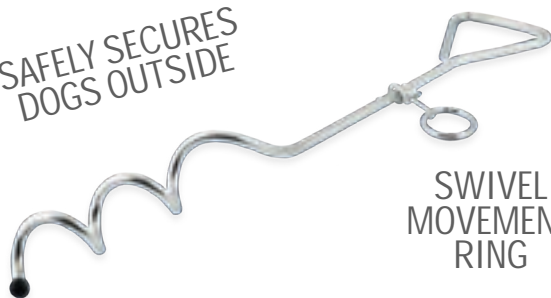

SAFELY SECURES
DOGS OUTSIDE

SWIVEL
MOVEMENT
RING

Size	Code	Pk
62cm	170500	1

Steel Shock Absorber

GREAT FOR
CAMPING

Size	Weight	Code	Pk
17cm	50kg	332100	1

Outside Training Line

IDEAL TO
TEACH
RECALL