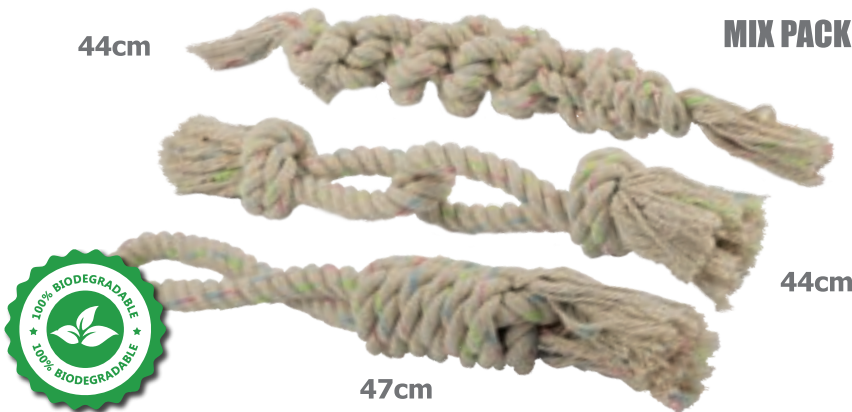

125CM
991274
Super Rope

43CM
991296
Tugger

30CM
991275
Ball Tugger

54CM
991297
Rope

40CM
991273
Coil Tugger

JUMBO JAWS
THE BIG DOG RANGE

Size	Code	Pk
125 x 6cm	991274	1
16 x 30cm	991275	1
12 x 40cm	991273	1
15 x 43cm	991296	1
14 x 54cm	991297	1

Jumbo Jaws are the durable, extra-large rope toys for dogs that love tug of war. Built for larger dogs, the Jumbo Jaw range utilises naturally strong cotton rope for longevity.

44cm

MIX PACK

47cm

44cm

naturespaws
cotton rope
tug toys