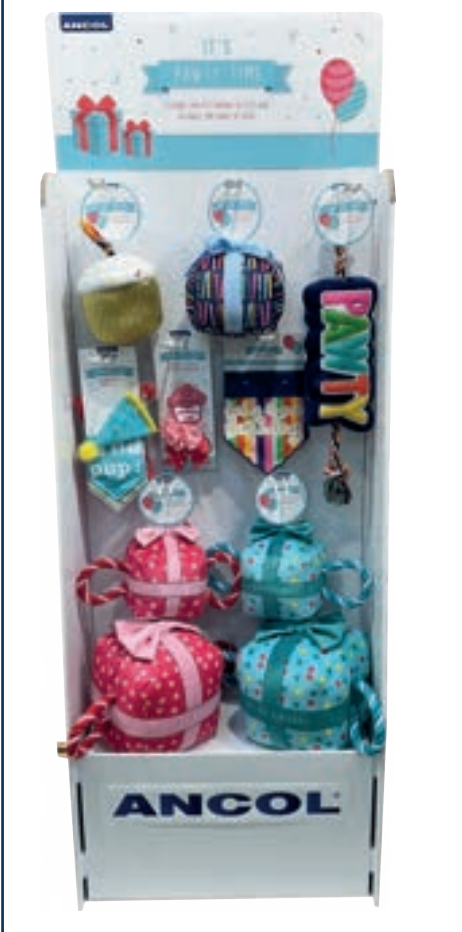

302800- POOP BAGS